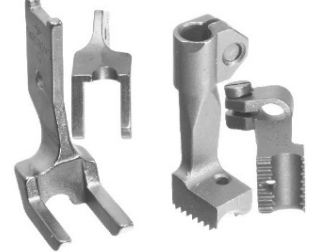

**Outside Foot (only):**

**S31** 1/8, 5/32, 3/16, 1/4, 5/16, 3/8

**Inside Foot (only):**

**S30** (for sizes 1/8, 5/32, 3/16, 1/4, 5/16, 3/8)

**S30** 1/2, 5/8, 3/4

**WELTING FEET Sets (Heel Cut Out)**

Useful for curves and turns

**SETS**

- S68 1/8
- S68 3/16
- S68 1/4
- S68 5/16
- S68 3/8
- S68 1/2

**Outside Feet (only):**

- 240761 1/8
- 240548 3/16
- 240370 1/4
- 240781 5/16
- 240783 3/8
- 240785 1/2

**Inside Feet (only):**

- 240762 1/8
- 240549, 240372 3/16
- 240371 1/4
- 240782 5/16
- 240784 3/8
- 240786 1/2

**DOUBLE TOE WELTING FEET**

Groove on Left

- 240777/8NS5/32 Set
- 240779/80NS 3/16 Set
- 240370/1NS 1/4 Set
- 240781/2NS 5/16 Set
- 240783/4NS 3/8 Set

**Outside:** 240777NS5/32, 240779NS3/16, 240370NS1/4, 240781NS5/16, 240783NS3/8

**Inside:** 240778NS5/32, 240780NS3/16, 240371NS1/4, 240782NS5/16, 240784NS3/8

**DOUBLE WELTING FEET**

(NEW STYLE)

**SETS**

- S95 1/8
- S95 3/16
- S95 1/4
- S95 5/16
- S95 3/8

**Outside Foot (only):**

S94 1/8, S94 3/16, S94 1/4, S94 5/16, S94 3/8