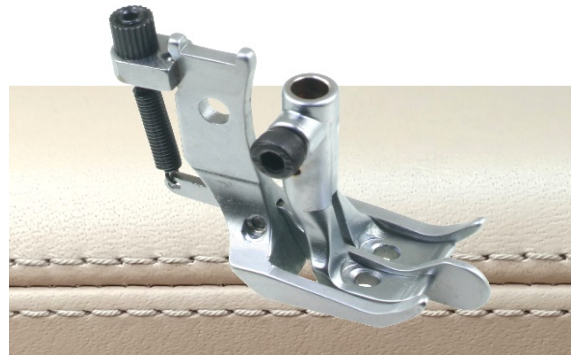

Two (2) NEEDLE WALKING FEET with Compensating Center Guide

for Pfaff 145, 335, 545, 1245 for Highlead GC2698, GC2698-1BN for Typical P335, P355WB, TW3, TW1-1245

These sets of double needle feet with spring loaded center guide facilitate straight sewing along a center seam with equal distance stitching on both sides of the seam. The adjustable spring loaded center guide is always in contact with the material even when the walking feet go up. The stitching will always be even.

Sets of Outside & Inside Feet

#PFTP-1/4 1/4" (6 mm) #PFTP-5/16 5/16" (8 mm)
 #PFTP-3/16 3/16" (5 mm) #PFTP-3/8 3/8" (9.5 mm)

EDGE GUIDE FEET 1-Needle Left Hand Guide

EDGE GUIDE FEET 1-Needle Right Hand Guide

Facilitates straight sewing edge - Adjustable compensating Guide maintains contact with material

Sets of Outside & Inside Feet

GL1245-3 1/8"
 GL1245-4 5/32"
 GL1245-5 3/16"
 GL1245-6 1/4"
 GL1245-8 5/16"