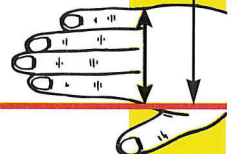

Insert your ring and middle fingers together through the center hole.

Hand~Mates™ can be worn under protective or sport gloves.

Washable
88% Nylon / 12% Spandex

Hand~Mates™

DIVISION
G.P.O. Box 1355
New York, New York 10001

Size Guide

X-Large

Large

Medium

Small

Place palm here and measure across knuckles.

ECONOMICALLY PRICED

#HM-501 SMALL #HM-502 MEDIUM #HM-503 LARGE #HM-504 EXTRA LARGE

If you do not know what size glove you need,

You probably know your shoe size,

If you wear shoes size 6-7 =small, 8-9 =medium, 9-10 =large, 10+ =extra-large.