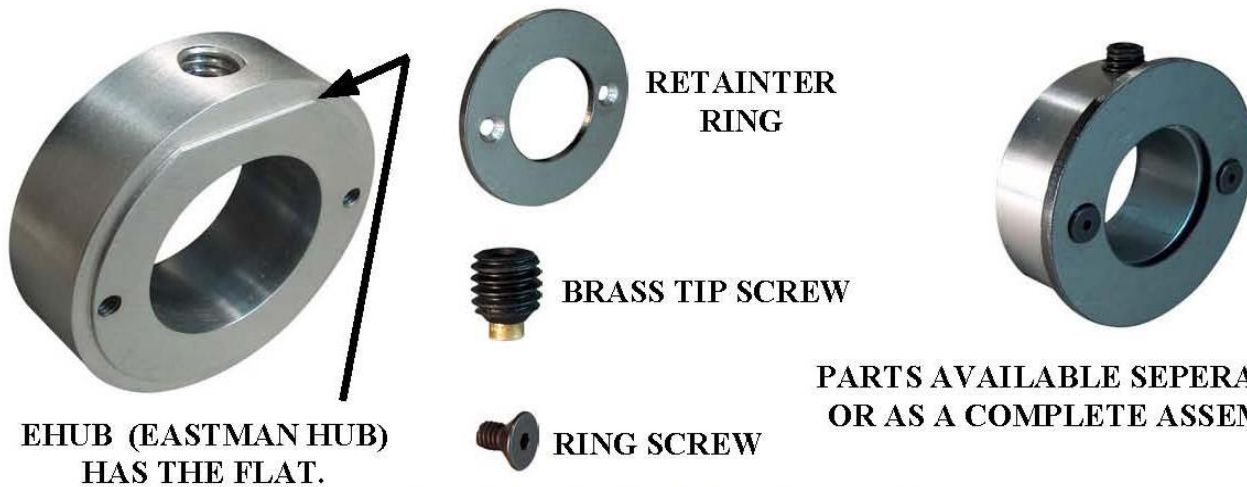

HUB AND BLADE RETAINER FOR PANEL CUTTERS AND QUILTERS

TYPE	X	Y	RETAINER RING	AS AN ASSEMBLY
HUB-1	1-1/4"	1-11/16	RING-A	HUB-1 ASSY
HUB-2	1-1/4"	2"	RING-B	HUB-2 ASSY
HUB-3	1-3/16"	2"	RING-B	HUB-3 ASSY
EHUB-1	1-1/4"	2" W/FLAT	RING-A	EHUB-1 ASSY