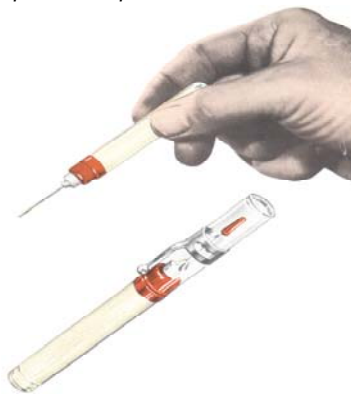

LUMOCOLOR Permanent FINE Point Pens

For touching-up white threads.

8 pens in a stand-up box!

#318WP8

Thread Tension Gauge

Have constant tension on all of your top threads!

#TTG

Bobbin Case Tension Gauge

for setting the tension on your bobbin case thread

INSTRUCTIONS INCLUDED!

#TM-1 Regular (size L)

#TM-3 Jumbo (size M)

ZOOM-SPOUT

OILER with a flexible, extendable spout for all of those hard to reach places.

4 oz. clear oil

12 cans per case

#ZS-4

PRECISION Needle Point OILER

Refillable needle oiler (1/2 oz)
One precise drop of oil where needed

#EW2132

Canned Air

DRY Air-in-a-Can
To clean and dust sensitive electronics.

12 cans per case

#A1340

ALBA5 SPRAY LUBE

Aerosol Clear Oil Precision metered release of oil

One measured spray of oil at a press of button

6.84 oz. (194gr) per can

12 cans per case

#A1605